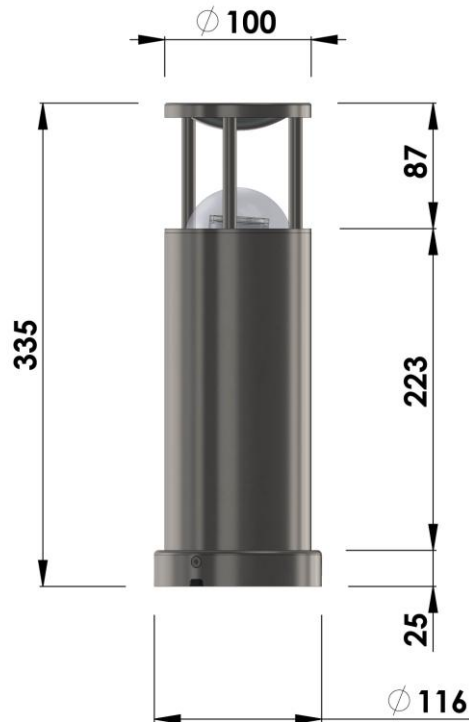

# FISH EYE LOW (WW)

LIGHT SIZE	MEDIUM
FIXTURE TYPE	SOLITARY
LIGHT COLOUR	WARM WHITE
LIGHT ANGLE (°)	120
OPTIMUM RANGE (M)	2,5
LUX	40
LIGHT TEMPERATURE (K)	3000
CRI (Colour Rendering Index)	85
IP CLASS	67
EXTERNAL TEMP. (IN OPERATION) (°C)	<50
VOLTAGE	12V AC
COMMUNICATED CONSUMPTION (W)	5
EFFECTIVE CONSUMPTION (W)	4,1
DRIVE-OVER (when installed)?	N
EST'D. LIGHT SOURCE LIFETIME (hours)	25000
WHEN USED 4 HOURS/DAY (in years)	17,125